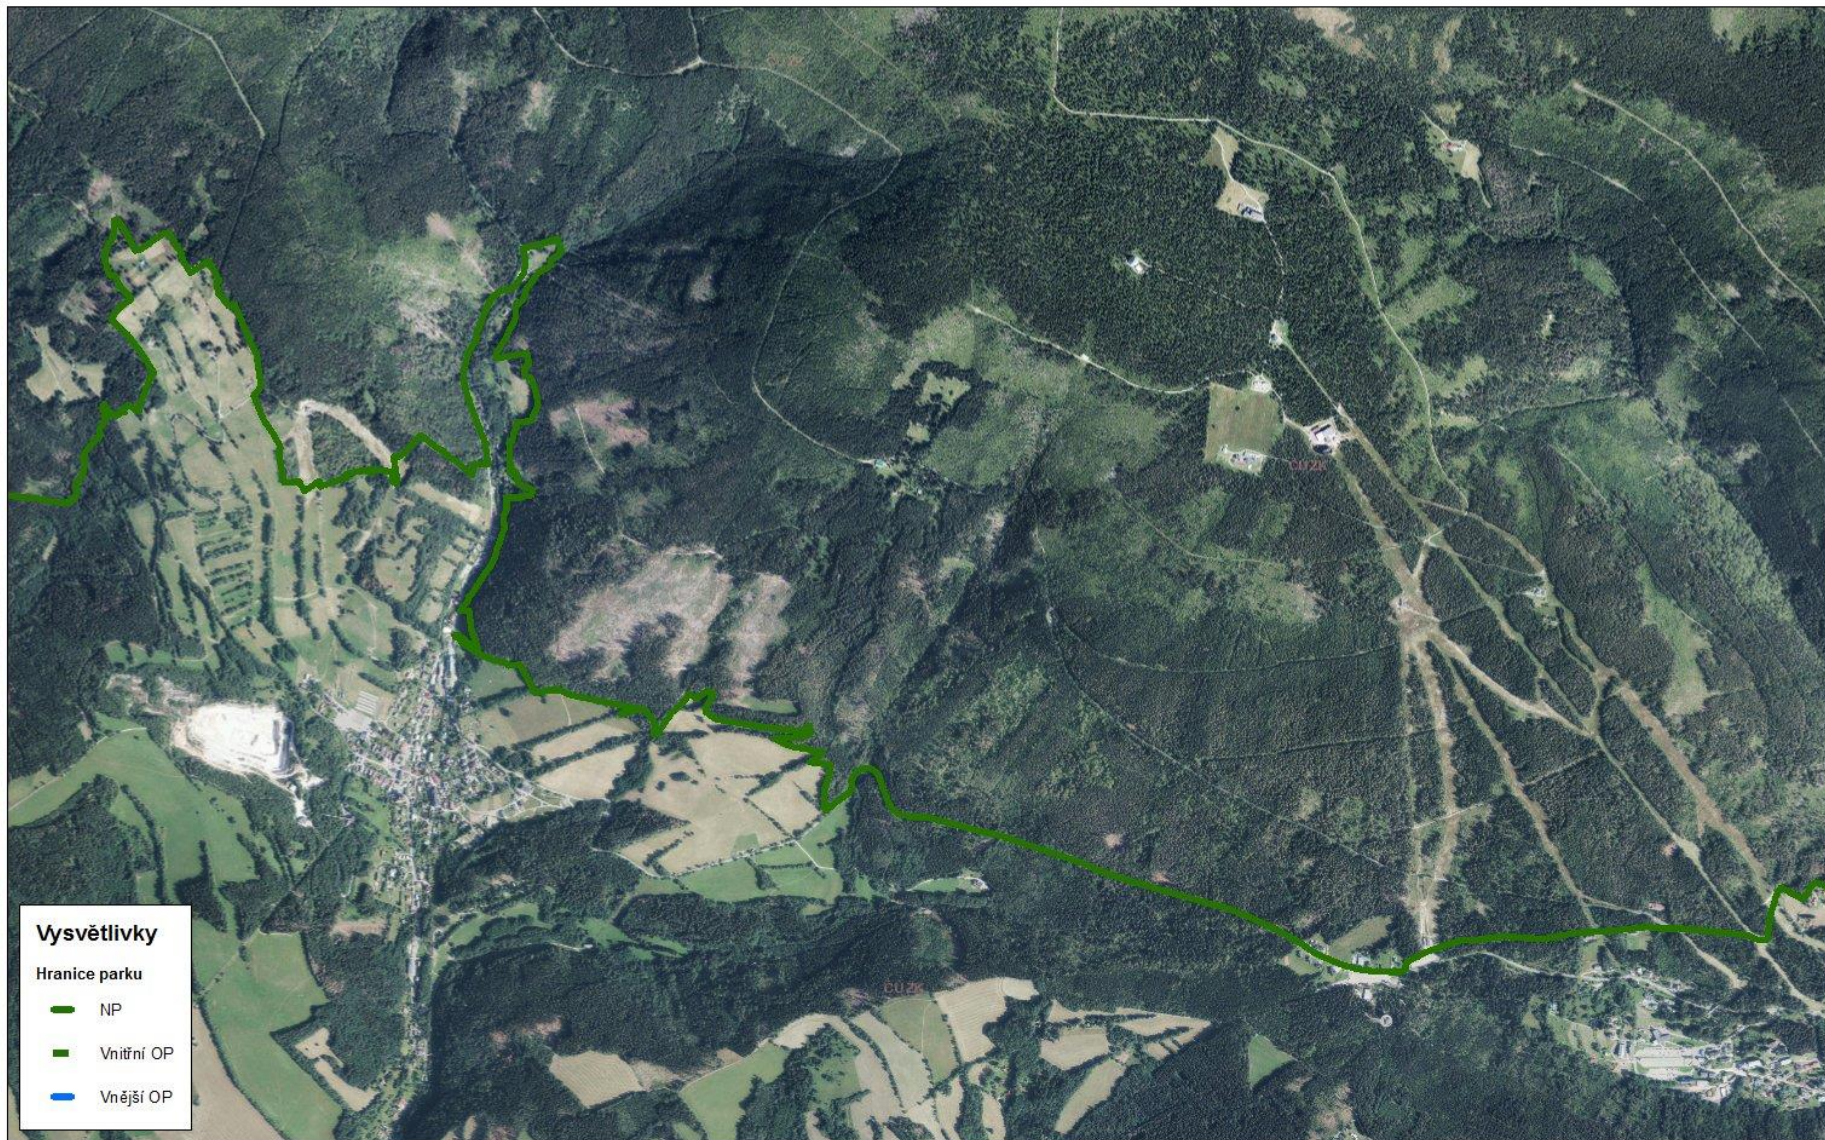

2021

Vytištěno: 26.9.2022

Vytvářeno: 26.9.2022

0 0,3 0,6 0,9 1,2 km

Vytlačeno: 26.9.2022

0 0,3 0,6 0,9 1,2 km

Vytištěno: 26.9.2022

Vysvětlivky

An aerial photograph of a lush green forested valley. The foreground is filled with a dense canopy of trees in various shades of green. In the middle ground, rolling hills and valleys are covered in similar vegetation. The background shows more distant hills under a sky filled with large, grey, overcast clouds. A white rectangular box with a soft, feathered border is centered over the middle of the image, containing the text.

**Můžeme měnit les i s kůrovcem,
když ho bude žrát postupně**

An aerial photograph of a vast forest landscape. The foreground is filled with a dense canopy of trees in various shades of green. In the middle ground, rolling hills and valleys are visible, with some areas appearing less densely forested. The background shows more distant hills under a sky filled with large, grey, overcast clouds. A white, rounded rectangular box is superimposed over the center of the image, containing text in a bold, dark green font.