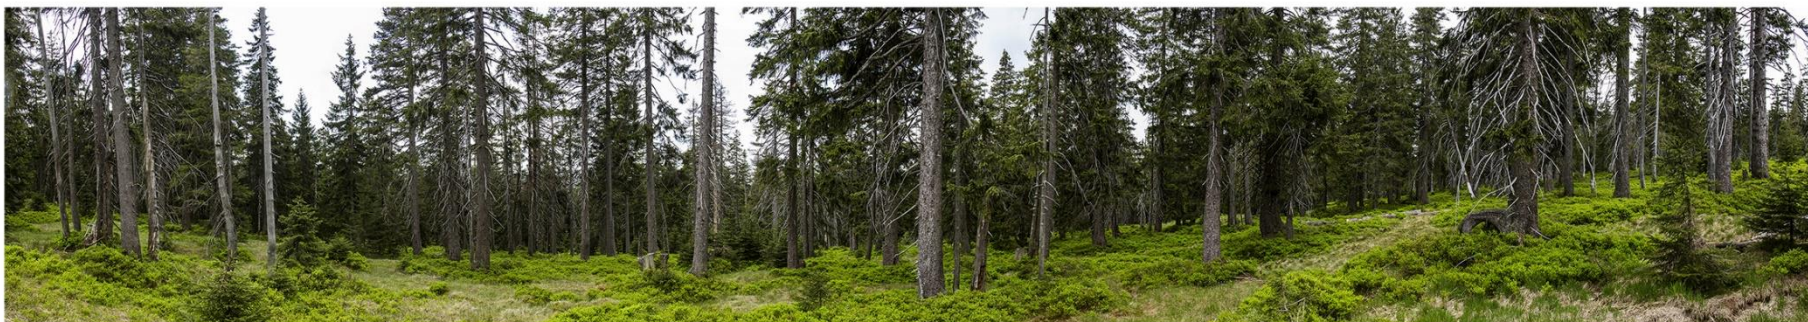

002

POD VOSECKOU BOUDOU

2017

2019

2021