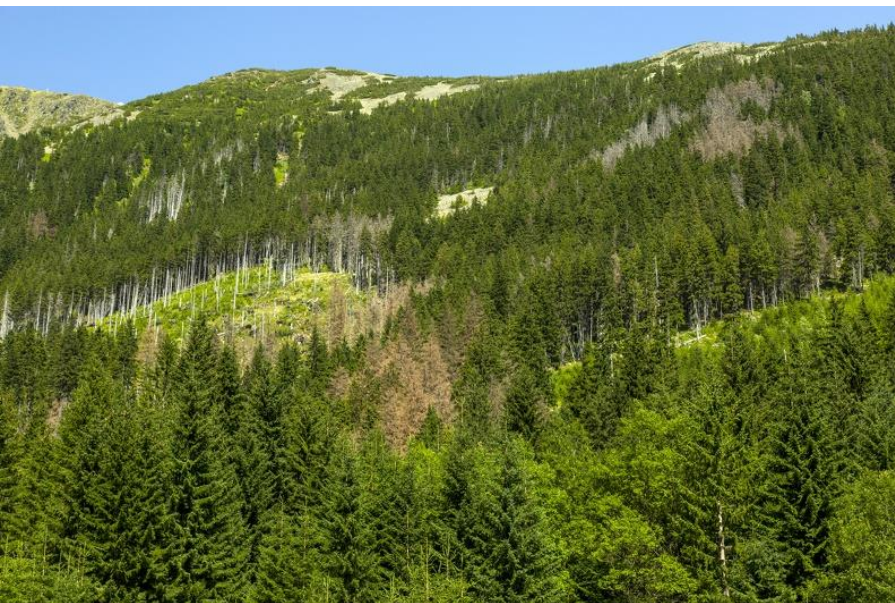

Zastoupení stupňů přirozenosti v zónách

Přehled těžeb KRNAP

!!! POZOR !!!
CHEMICKY OŠETŘENO

002

POD VOSECKOU BOUDOU

2017

2019

2021

An aerial photograph of a lush green forested valley. The foreground is filled with a dense canopy of trees in various shades of green. In the middle ground, rolling hills and valleys are covered in similar vegetation. The background shows more distant hills under a sky filled with large, grey, overcast clouds. A white rectangular box with a soft, feathered border is centered over the middle of the image, containing the text.

Můžeme měnit les i s kůrovcem,

An aerial photograph of a vast forest landscape. The foreground is filled with a dense canopy of trees in various shades of green. In the middle ground, there are rolling hills and valleys, some with more uniform green and others with patches of brown or grey, suggesting different forest types or stages of change. The background shows more distant hills under a sky filled with large, grey, overcast clouds. A white, rounded rectangular box is superimposed over the center of the image, containing text in a dark green font.

**Můžeme měnit les i s kůrovcem,
když ho bude žrát postupně**

An aerial photograph of a vast forest landscape. The foreground is filled with a dense canopy of trees in various shades of green. In the middle ground, rolling hills and valleys are visible, with some areas appearing less densely forested. The background shows more distant hills under a sky filled with large, grey, overcast clouds. A white, rounded rectangular box is superimposed over the center of the image, containing text in a bold, dark green font.