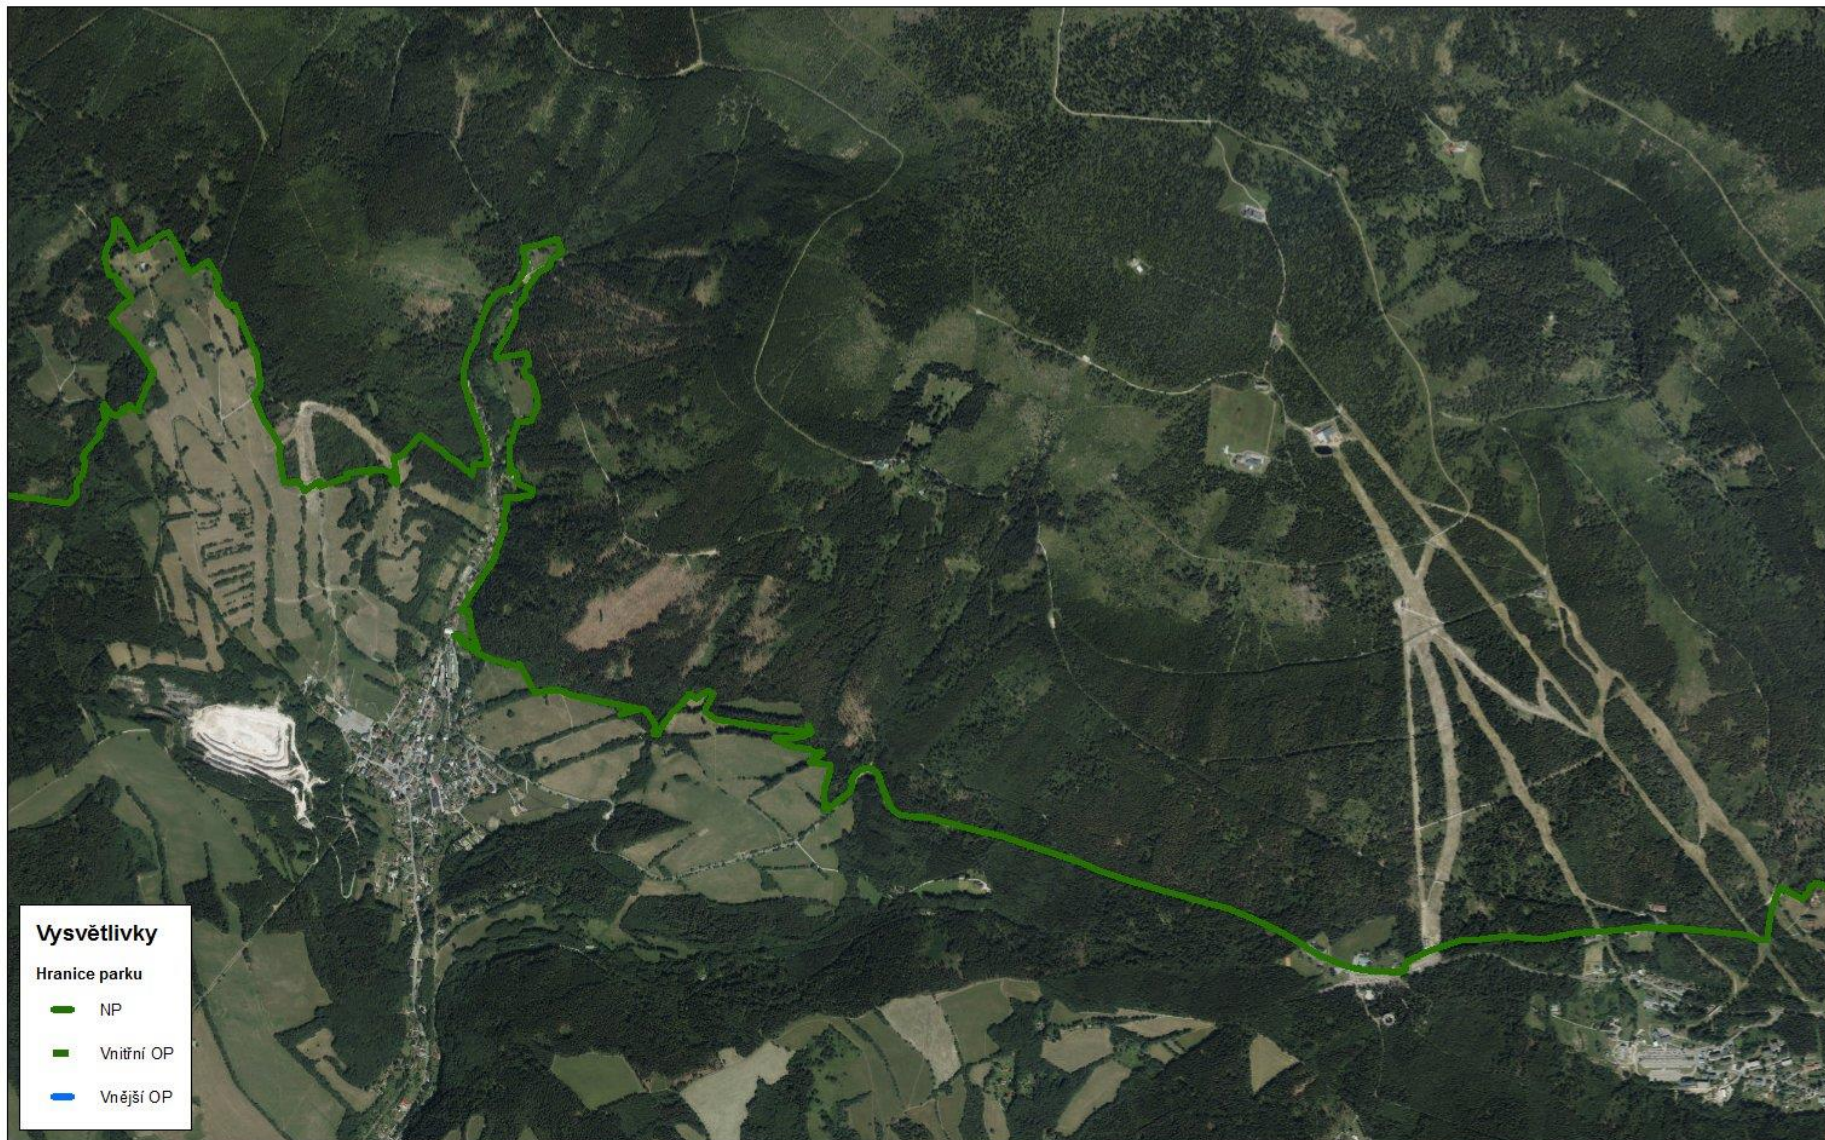

2021

Vytištěno: 26.9.2022

Vytvářeno: 26.9.2022

0 0,3 0,6 0,9 1,2 km

Vytlačeno: 26.9.2022

0 0,3 0,6 0,9 1,2 km

Vytištěno: 26.9.2022

Vysvětlivky

An aerial photograph of a lush green forested valley. The foreground is filled with a dense canopy of trees in various shades of green. In the middle ground, rolling hills and valleys are covered in similar vegetation. The background shows more distant hills under a sky filled with large, grey, overcast clouds. A white rectangular box with a soft, feathered border is centered over the middle of the image, containing the text.

**Můžeme měnit les i s kůrovcem,
když ho bude žrát postupně**

An aerial photograph of a vast forest landscape. The foreground is filled with a dense canopy of trees in various shades of green. In the middle ground, rolling hills and valleys are visible, with some areas appearing less densely forested. The background shows more distant hills under a sky filled with large, grey, overcast clouds. A white, rounded rectangular box is superimposed over the center of the image, containing text in a bold, dark green font.