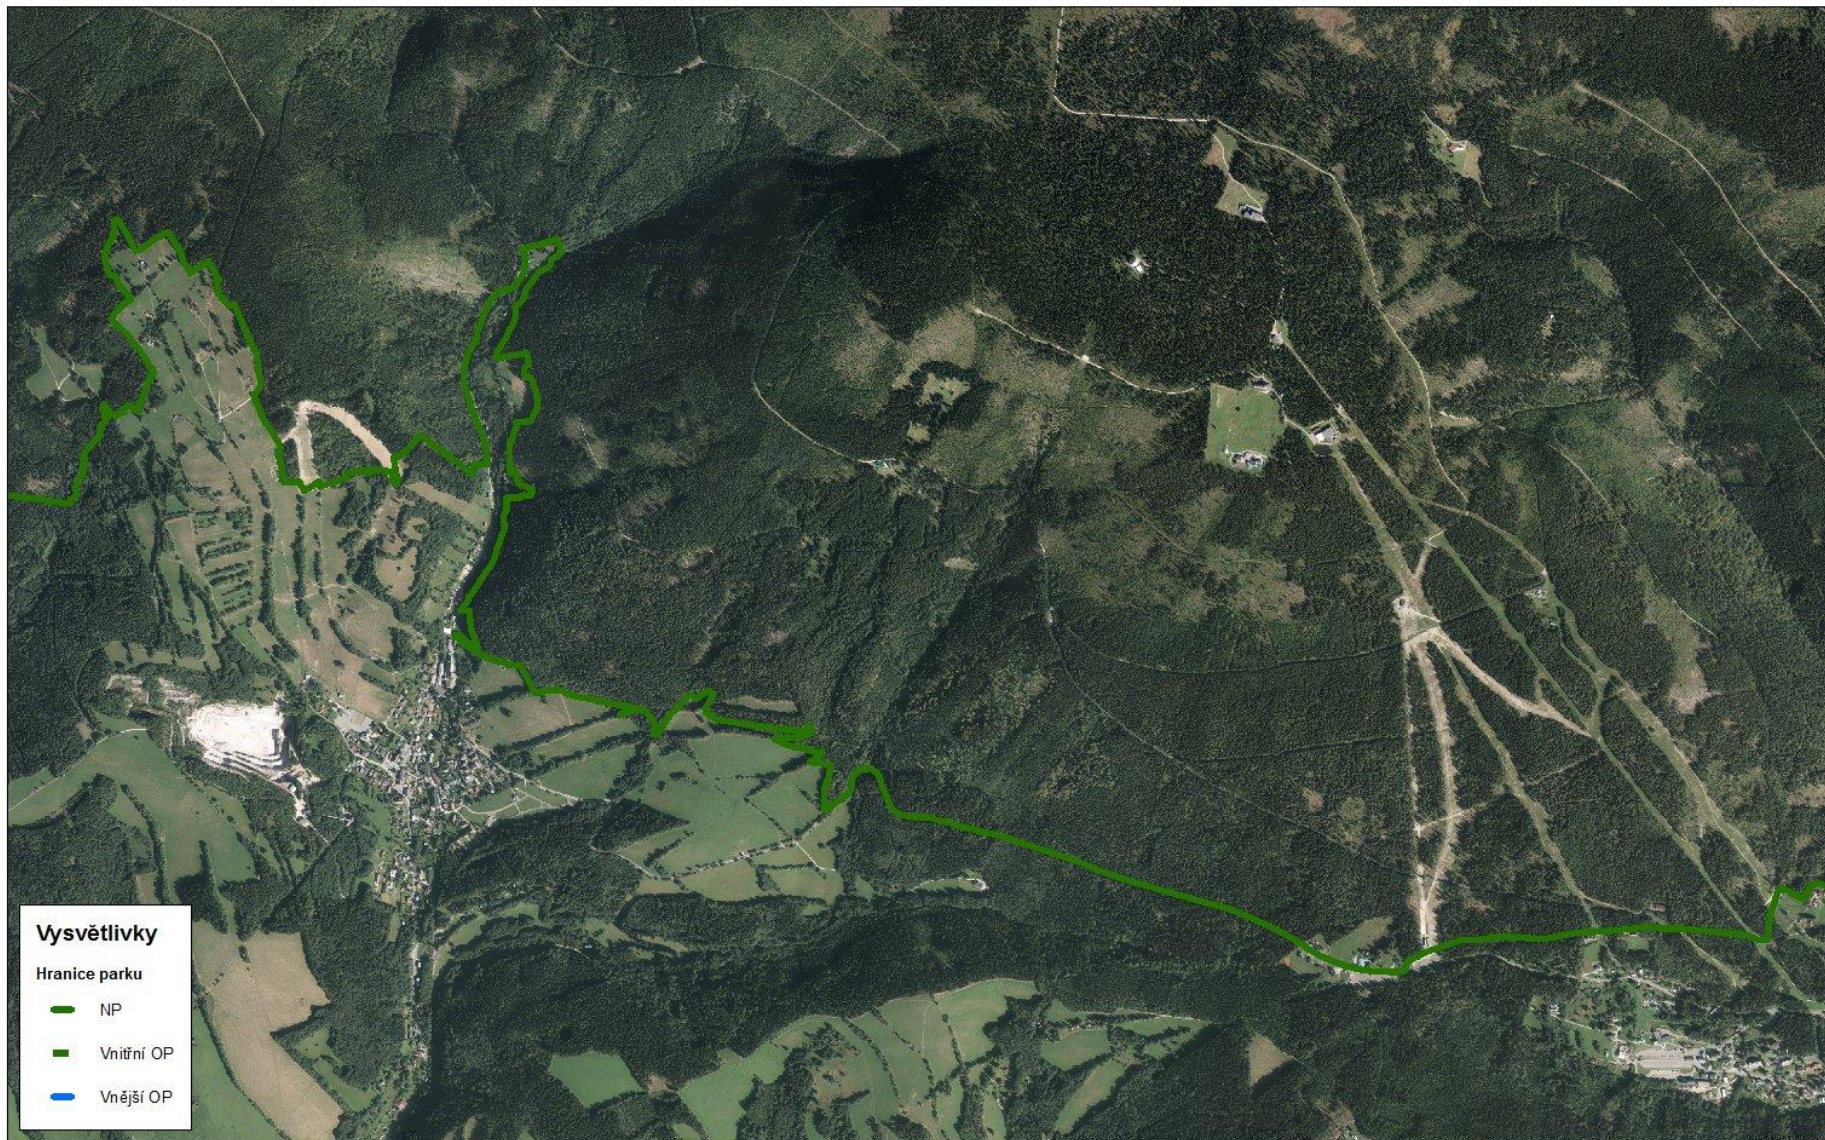

2021

Vytištěno: 26.9.2022

Vytvářeno: 26.9.2022

0 0,3 0,6 0,9 1,2 km

Vytlačeno: 26.9.2022

0 0,3 0,6 0,9 1,2 km

Vytištěno: 26.9.2022

Vysvětlivky

An aerial photograph of a lush green forested valley. The foreground is filled with a dense canopy of trees in various shades of green. In the middle ground, rolling hills and valleys are covered in similar vegetation. The background shows more distant hills under a sky filled with large, grey, overcast clouds. A white rectangular box with a soft, feathered border is centered over the middle of the image, containing the text.