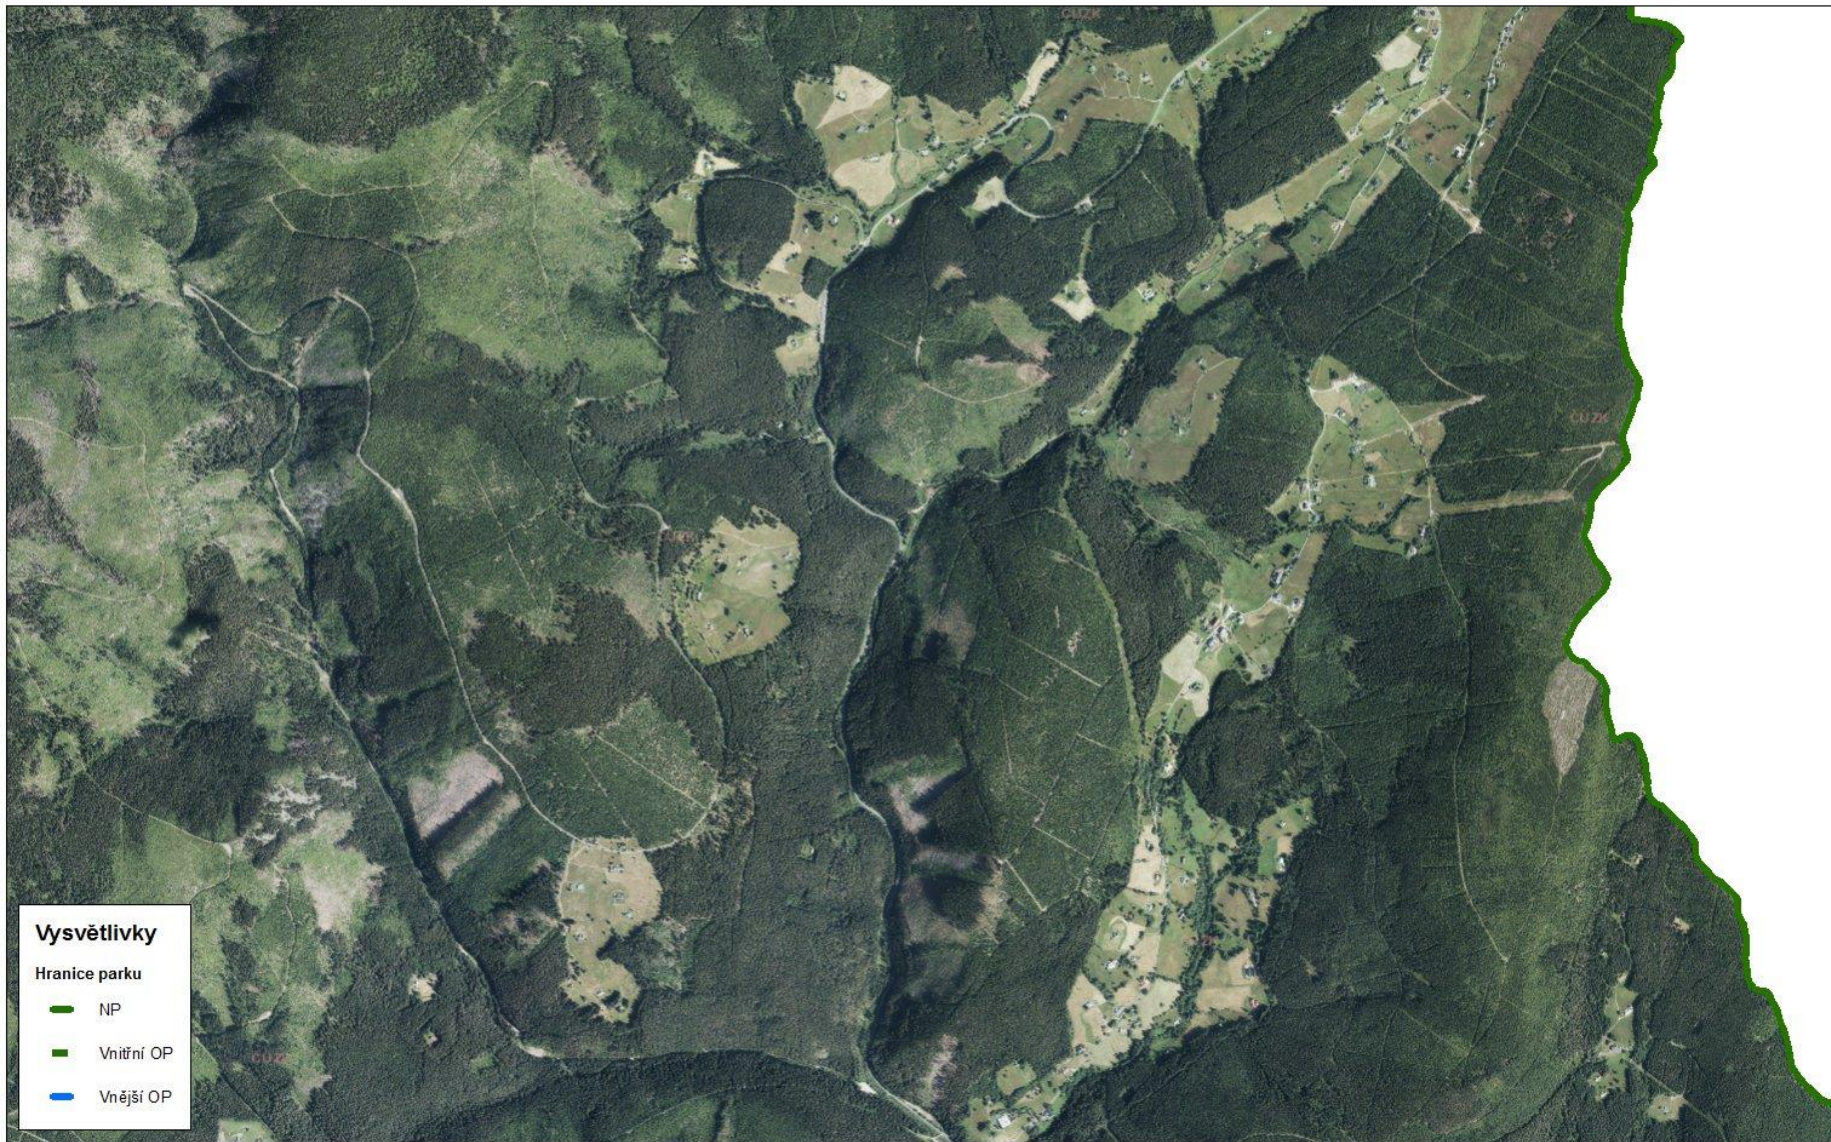

Vytlačeno: 26.9.2022

© ČÚZK

Správa KRNP © 2022